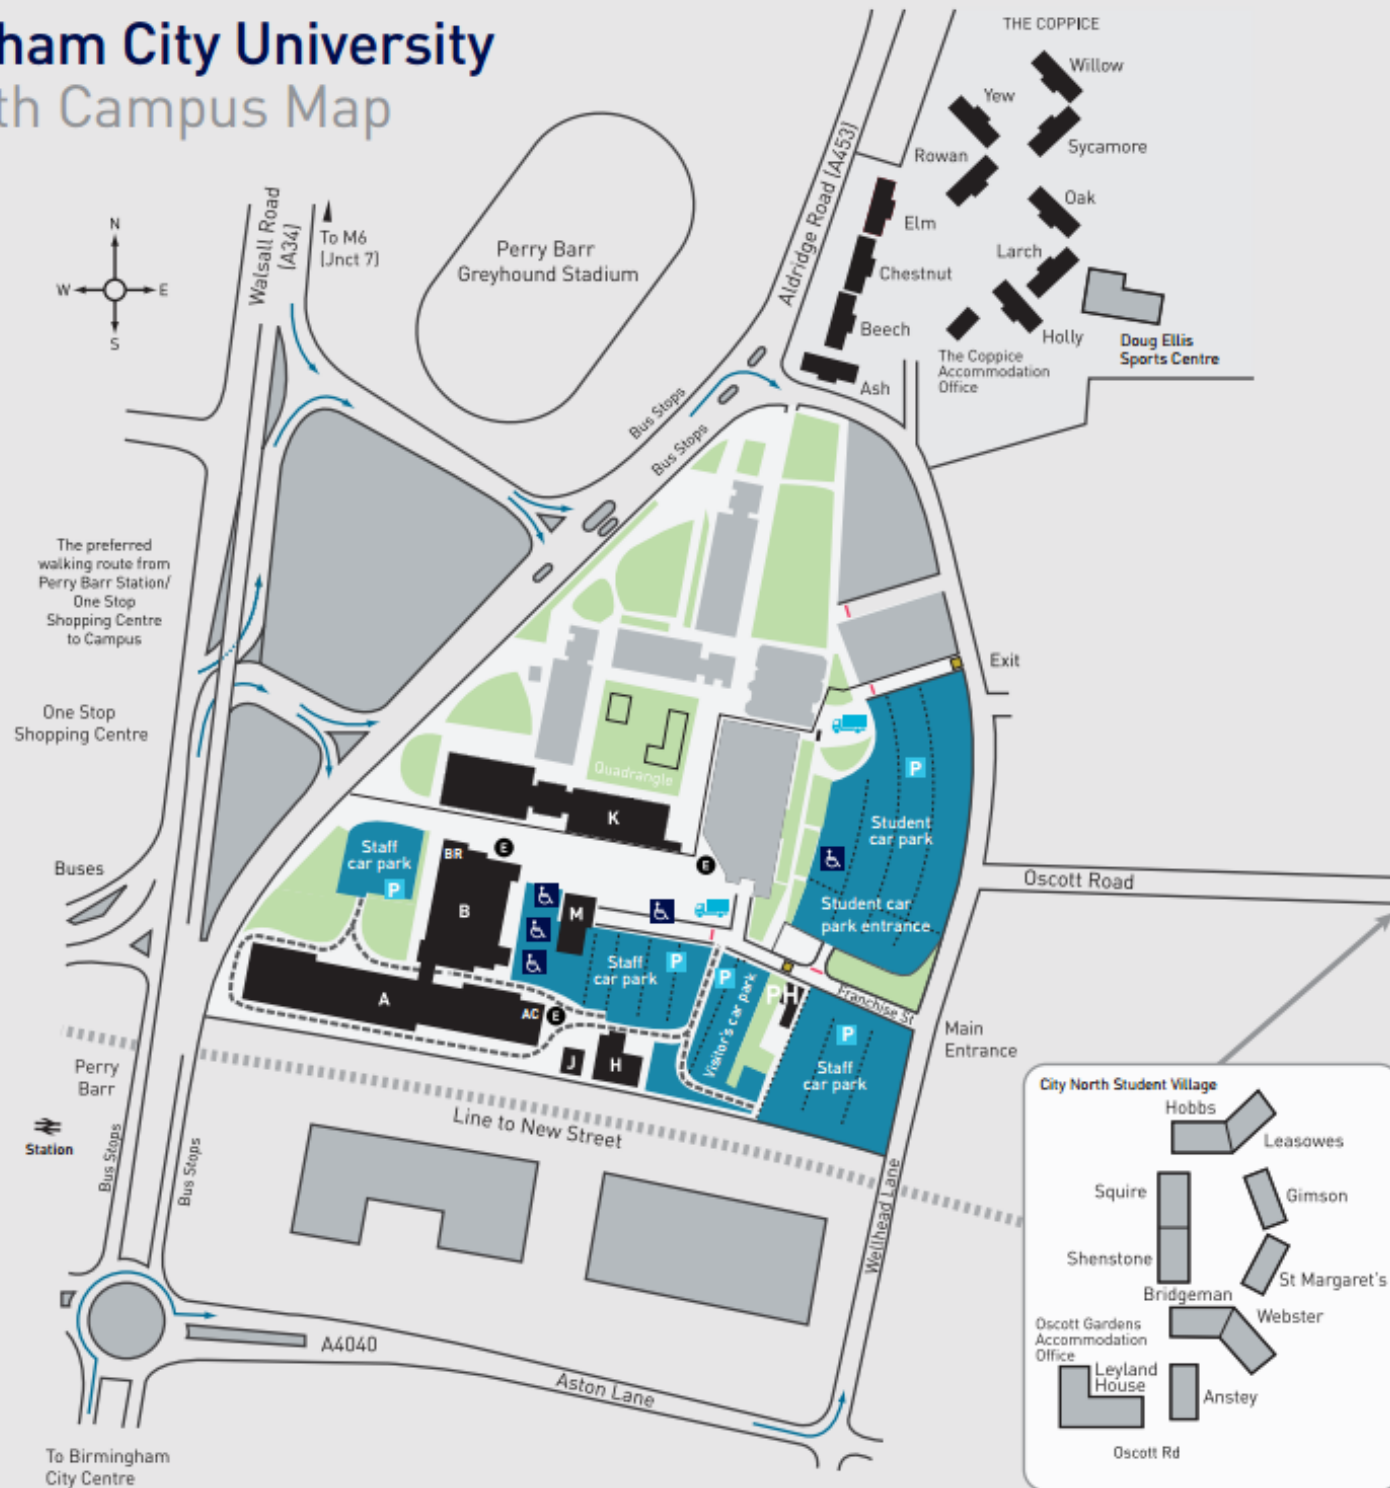

Birmingham City University

City North Campus Map

Key services and facilities

- B** Baker Building
- Reception
- Keynote Address
- Workshops
- Coach Awards

- K** Kenrick Building
- Workshops

Parking
Please use Staff Car Parks

-  Disabled Car Parking
-  Entrances
-  Deliveries
-  Barriers
-  Parking
-  Car Park Route