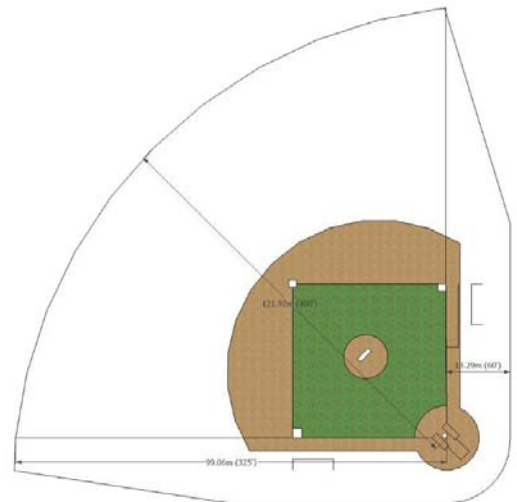

BASEBALL FIELD DIMENSIONS

Baseball Dimensions

Adult and Under 16	Diamond Size	27.43m (90')
	Pitching	18.44m (60'6")
	Home Run	
	Left and Right Field	min. 91.44m (300'), ideal 99.05m (325')
	Centre Field	min. 31.44m (300'), ideal 121.92 (400')
Under 13 and Under 10	Diamond Size	18.29m (60')
	Pitching	14.02m (46')
	Home Run	60.96m (200')

Playing Field Dimensions

Pitching Mound Plateau and Slope

Home Plate Detail and Squaring Rubber

Baseball
Softball *UK*

Played in every park.

Current as of 21 November 2014