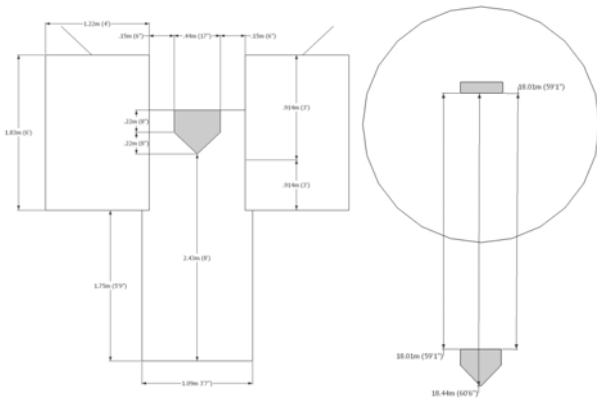

BASEBALL FIELD DIMENSIONS

Baseball Dimensions

Adult and Under 16	Diamond Size	27.43m (90')
	Pitching	18.44m (60'6")
	Home Run	
	Left and Right Field	min. 91.44m (300'), ideal 99.05m (325')
	Centre Field	min. 31.44m (300'), ideal 121.92 (400')
Under 13 and Under 10	Diamond Size	18.29m (60')
	Pitching	14.02m (46')
	Home Run	60.96m (200')

Playing Field Dimensions

Pitching Mound Plateau and Slope

Home Plate Detail and Squaring Rubber

Baseball
Softball *UK*

Played in every park.

Current as of 21 November 2014