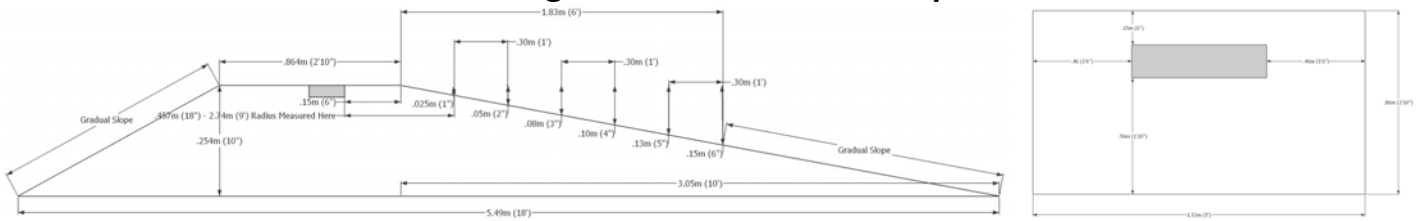

BASEBALL FIELD DIMENSIONS

Baseball Dimensions

Adult and Under 16	Diamond Size	27.43m (90')
	Pitching	18.44m (60'6")
	Home Run	
	Left and Right Field	min. 91.44m (300'), ideal 99.05m (325')
	Centre Field	min. 31.44m (300'), ideal 121.92 (400')
Under 13 and Under 10	Diamond Size	18.29m (60')
	Pitching	14.02m (46')
	Home Run	60.96m (200')

Playing Field Dimensions

Pitching Mound Plateau and Slope

Home Plate Detail and Squaring Rubber

Baseball
Softball *UK*

Played in every park.

Current as of 21 November 2014