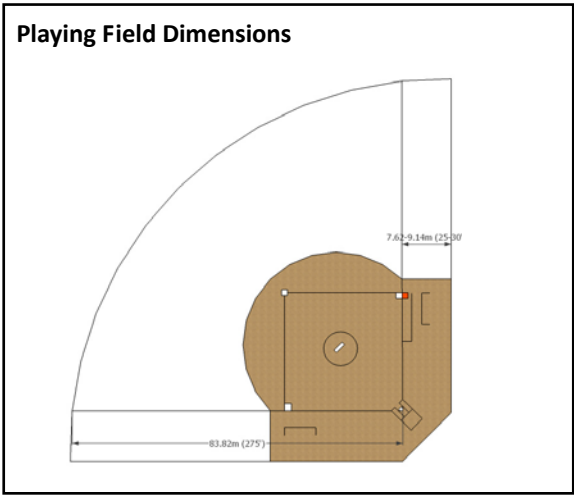

SOFTBALL FIELD DIMENSIONS

Slowpitch Softball Dimensions (14yrs – Adult)	
	Bases 19.81m (65')
	Pitching 15.24m (50')
	Min Home Run 83.82m (275')
Fastpitch and Youth Dimensions	
Under 14 and Fastpitch	Bases 18.29m (60')
	Pitching 12.19m (40')
	Min Home Run 67.06m (220')
Under 10	Bases 16.76m (55')
	Pitching 10.97m (35')
	Min Home Run 60.96m (200')
<p><i>*The above dimensions are for Co-ed Slowpitch and Femal Fastpitch fields. For male Fastpitch dimensions please contact BSUK directly.</i></p>	

Home Plate Detail